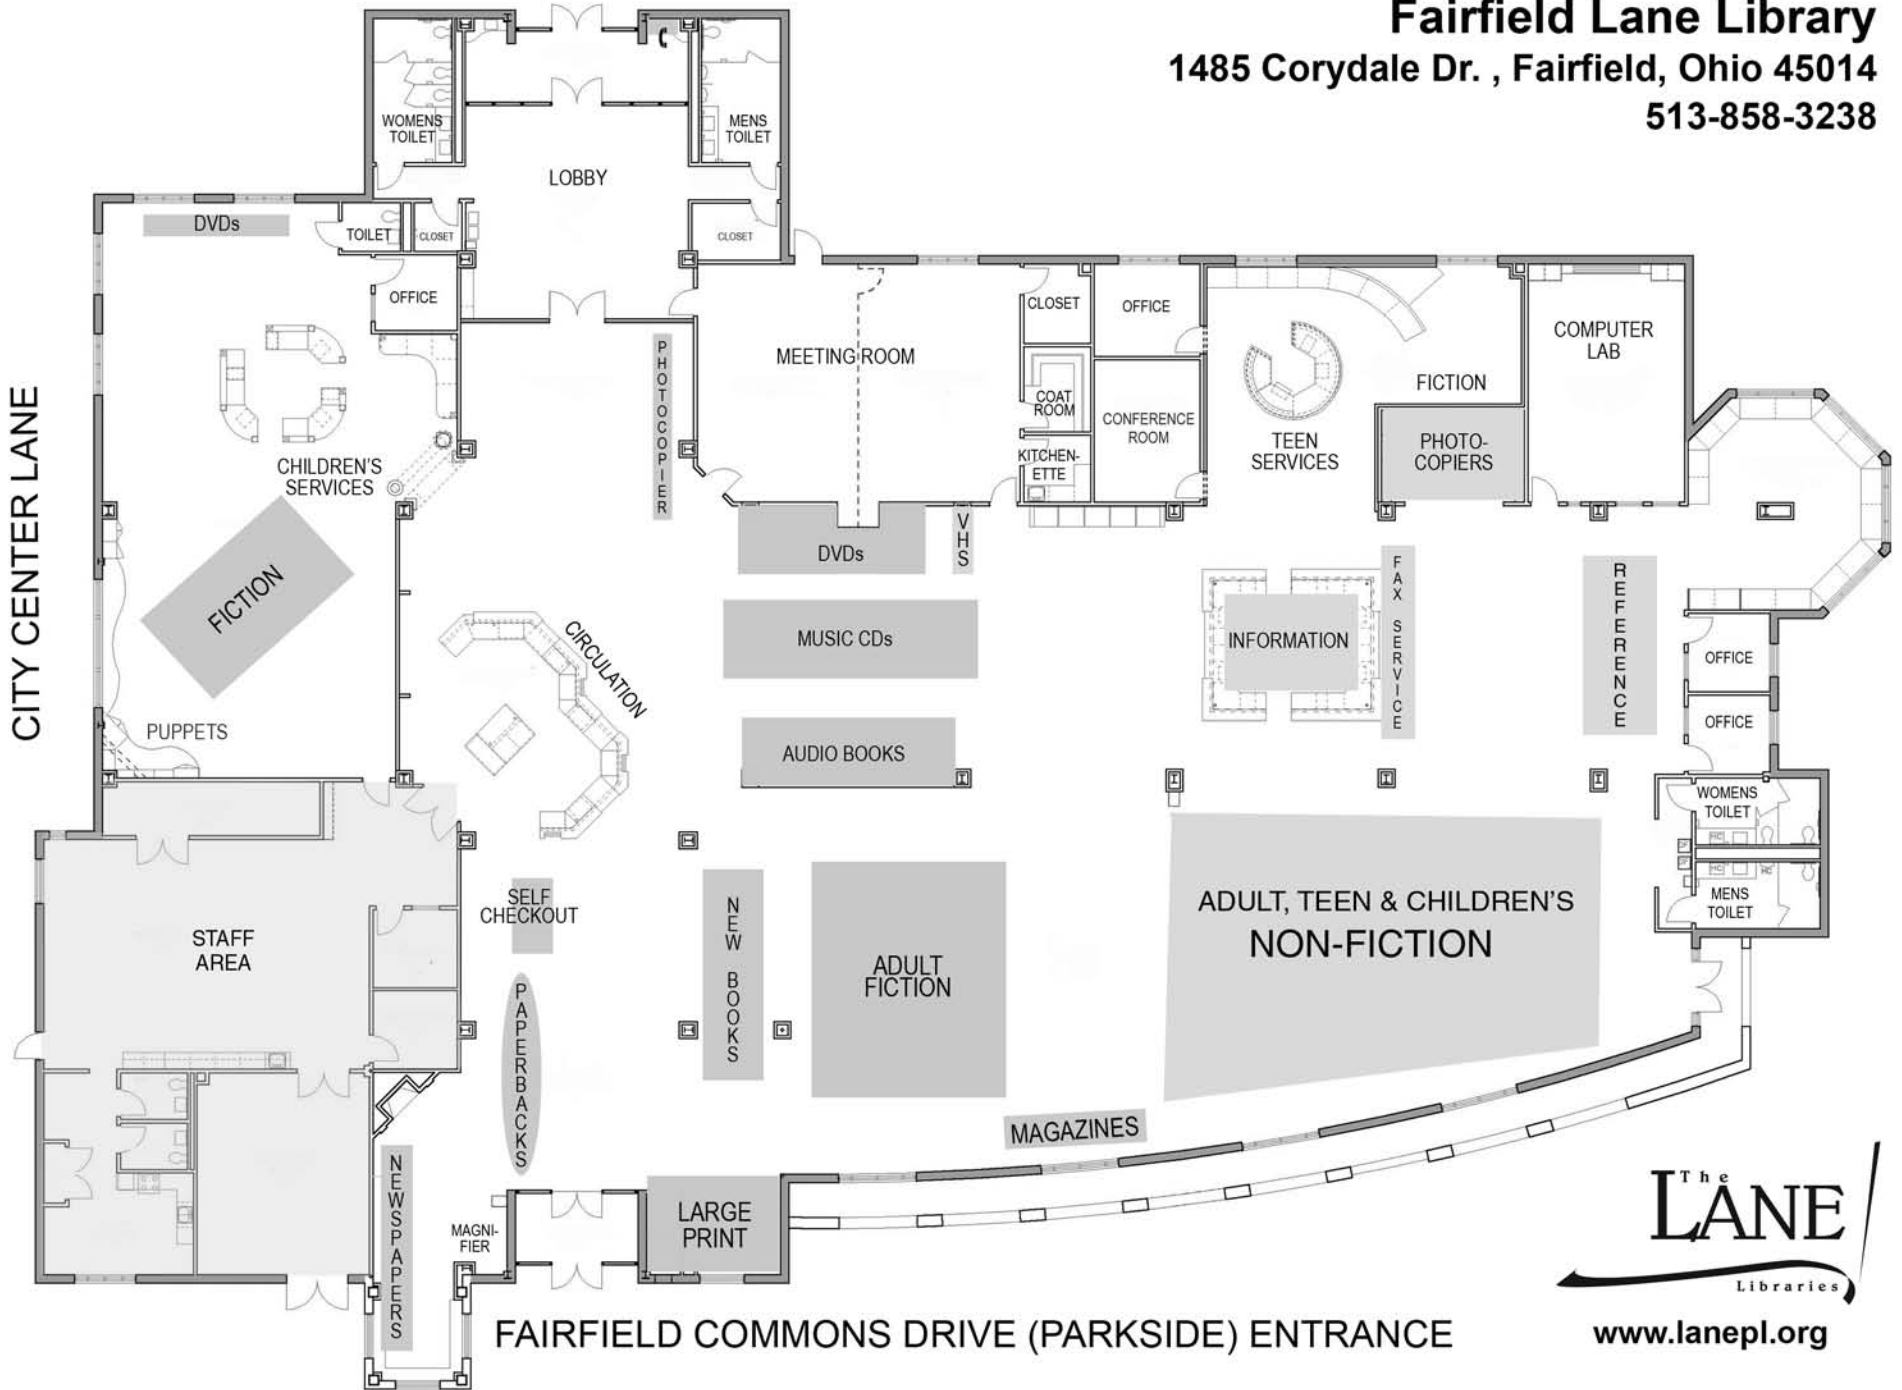

CORYDALE DRIVE ENTRANCE

Fairfield Lane Library
1485 Corydale Dr. , Fairfield, Ohio 45014
513-858-3238

www.lanepi.org